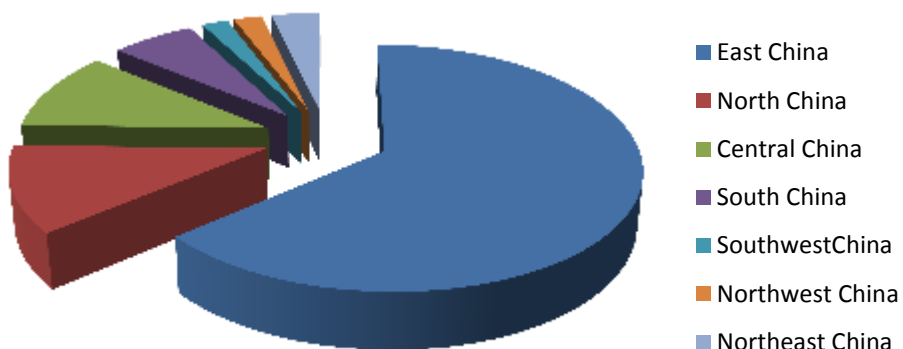

Overseas Visitor Contact Daisy FAN CCPIAFY@126.COM
Overseas Exhibitor Contact Jack ZHAO CCPIAZYJ@126.COM
Media Contact Lily XU 38464449@qq.com